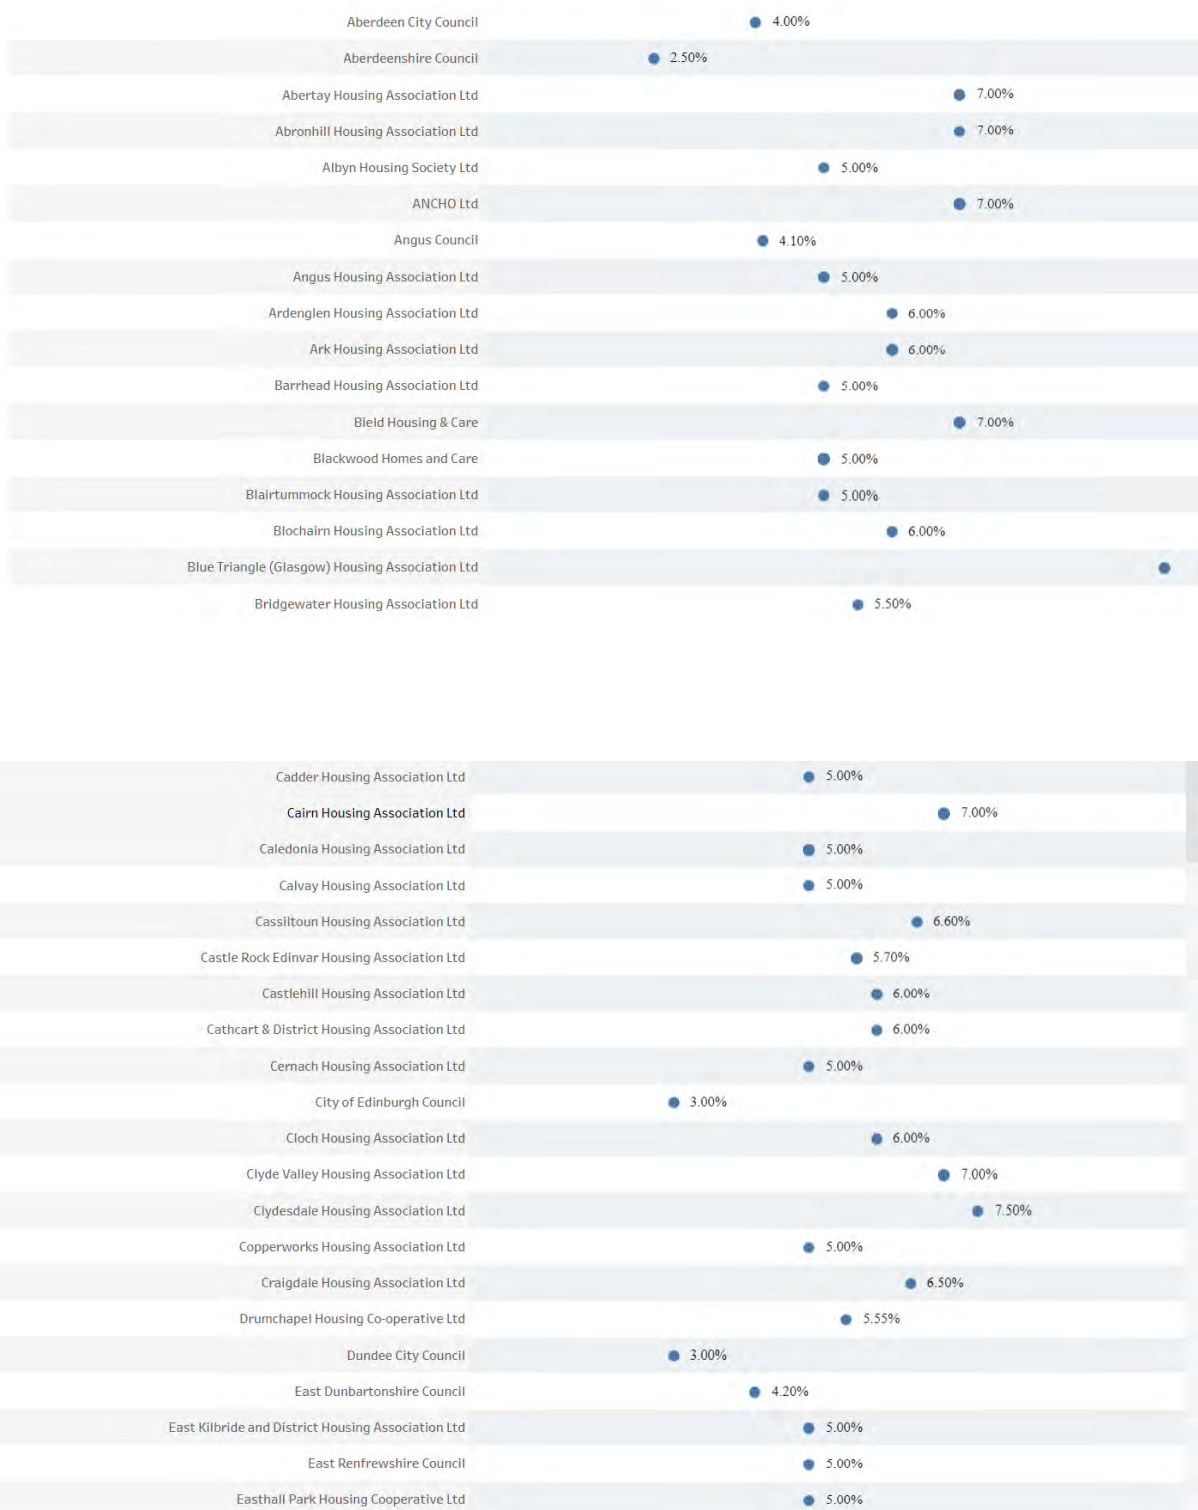

## Rent Increases for social landlords In Scotland 2023/24

Rent Affordability Tool: % average weekly rent increase  
*Increases are included in rents shown in Rent Setting tab*

## Appendix 3